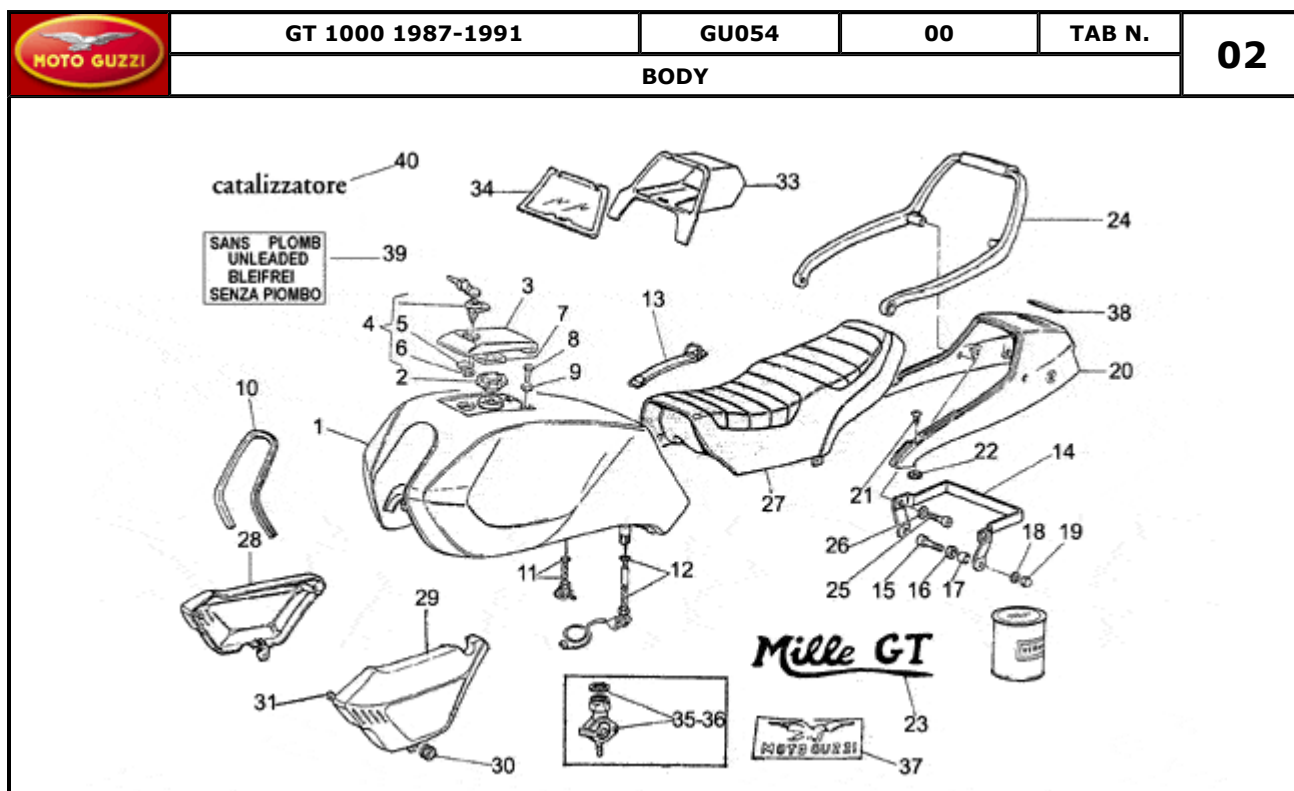

Pos.	Description	Year	I_M	Country	Version	Code	Q.ty	P.Cod.
1	Fuel tank	-	-	-	-	v	GU28100229	1
	Fuel tank	-	-	-	-	n	GU28100233	1
	Fuel tank	-	-	-	-	r	GU28100234	1
	Fuel tank	-	-	-	-	gr	GU281002001	1
2	Plug	-	-	-	-	-	GU14103955	1
3	Tank cover, blank	-	-	-	-	gr	GU141040551	1
	Tank cover	-	-	-	-	r	GU28104034	1
	Tank cover	-	-	-	-	n	GU29104001	1
	Cover	-	-	-	-	v	GU30104011	1
4	Locks	-	-	-	-	-	GU14736856	1
5	Tab	-	-	-	-	-	GU18105001	1
6	Hose clamp	-	-	-	-	-	GU19104950	1
7	Rubber spacer	-	-	-	-	-	GU19104336	1
8	Screw	-	-	-	-	-	GU98054210	2
9	Spring washer 5,3X10X0,5	-	-	-	-	-	GU95129100	2
10	Gasket	-	-	-	-	-	GU28106460	1
11	RH fuel cock	-	-	-	1A	-	GU23105470	1
12	LH fuel cock	-	-	-	1A	-	GU23105370	1
13	Fixing snap	-	-	-	-	-	GU14102600	1
14	Support	-	-	-	-	-	GU28468433	1
15	Screw	-	-	-	-	-	GU98822425	2
16	Washer	-	-	-	-	-	GU95004208	2
17	Spacer 8,5x12x4	-	-	-	-	-	GU91180804	2
18	Spring washer	-	-	-	-	-	GU95021108	2
19	Nut	-	-	-	-	-	GU92781081	2
20	Rear fairing	-	-	-	-	r	GU28472634	1
	Rear fairing	-	-	-	-	n	GU28472633	1
	Rear fairing	-	-	-	-	v	GU28472629	1
21	Screw	-	-	-	-	-	GU98326014	2
22	Rubber spacer	-	-	-	-	-	GU93110060	2
23	Decal	-	-	-	-	-	GU28922033	1
24	Pillion grab bar	-	-	-	-	-	GU28464301	1
25	Screw	-	-	-	-	-	GU98622420	2