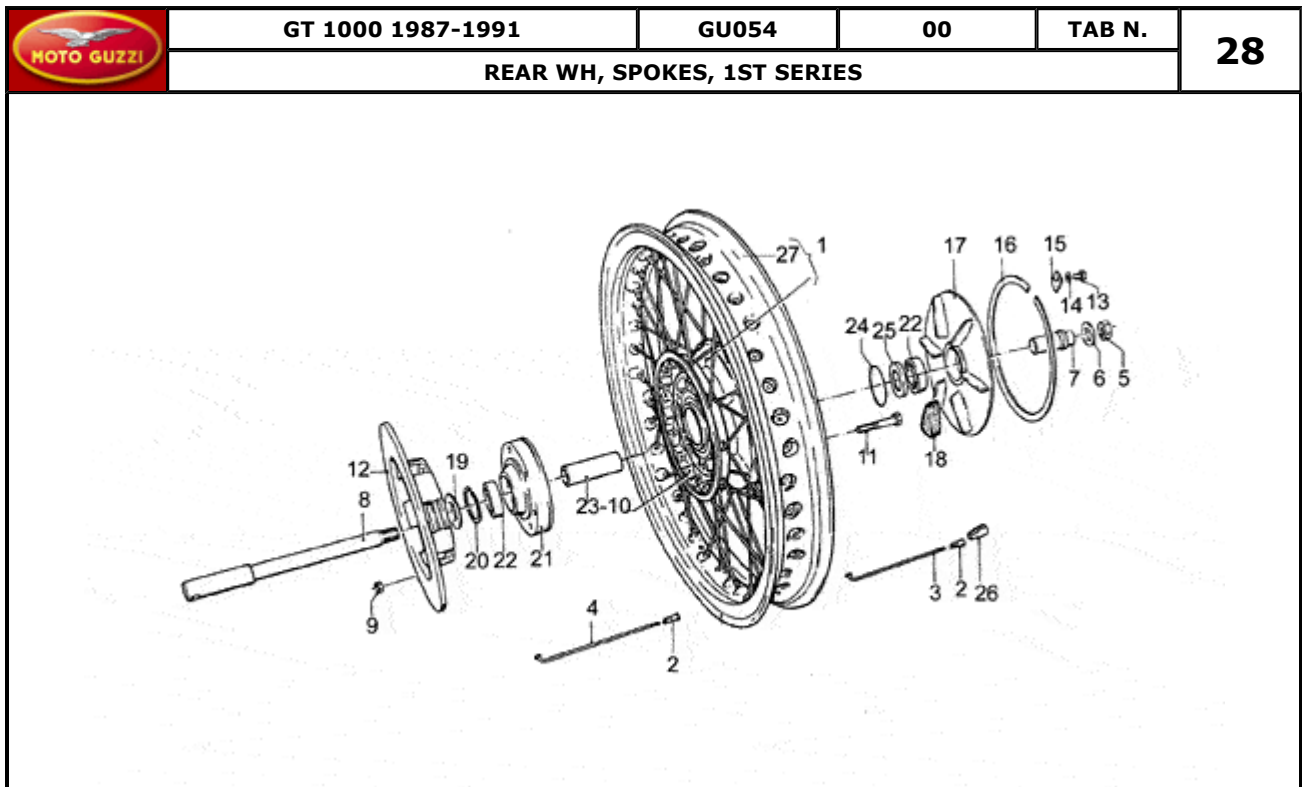

Pos.	Description	Year	I_M_	Country	Version	Code	Q.ty	P.Cod.
1	Rear wheel(complete)	-	-	-	-	GU28630633	1	
2	Nipple	-	-	-	-	GU28611733	40	
3	Short spoke	-	-	-	-	GU28631133	20	
4	Long spoke	-	-	-	-	GU28611633	20	
5	Nut M6X1,5	-	-	-	-	GU92602316	1	
6	Washer	-	-	-	-	GU14634400	1	
7	Spacer	-	-	-	-	GU17634150	1	
8	Pin	-	-	-	-	GU17633360	1	
9	Nut	-	-	-	-	GU92630508	6	
10	Rear hub	-	-	-	-	GU17633050	1	
11	Screw	-	-	-	-	GU98052445	6	
12	Rear brake disc	-	-	-	-	GU18635760	1	
13	Screw	-	-	-	-	GU98054312	1	
14	Notched washer	-	-	-	-	GU95021106	1	
15	Plate	-	-	-	-	GU17335950	1	
16	Snap ring	-	-	-	-	GU14335303	1	
17	Flexible coupling disc	-	-	-	-	GU14335203	1	
18	Rubber cush drive hub	-	-	-	-	GU01336800	12	
19	Spacer	-	-	-	-	GU28636033	1	
20	Circlip 47X50,5	-	-	-	-	GU90272047	1	
21	Flange	-	-	-	-	GU14620301	1	
22	Ball bearing 20X47X14	-	-	-	-	GU92204220	2	
23	Spacer	-	-	-	-	GU17634050	1	
24	O-ring	-	-	-	-	GU90706490	1	
25	Cup	-	-	-	-	GU17633550	1	
26	Counterweight 15 gr.	-	-	-	-	GU12616101	1	
	Counterweight 20 gr.	-	-	-	-	GU12616102	1	
	Counterweight 30 gr.	-	-	-	-	GU12616103	1	
27	Rear wheel	-	-	-	-	GU28630733	1