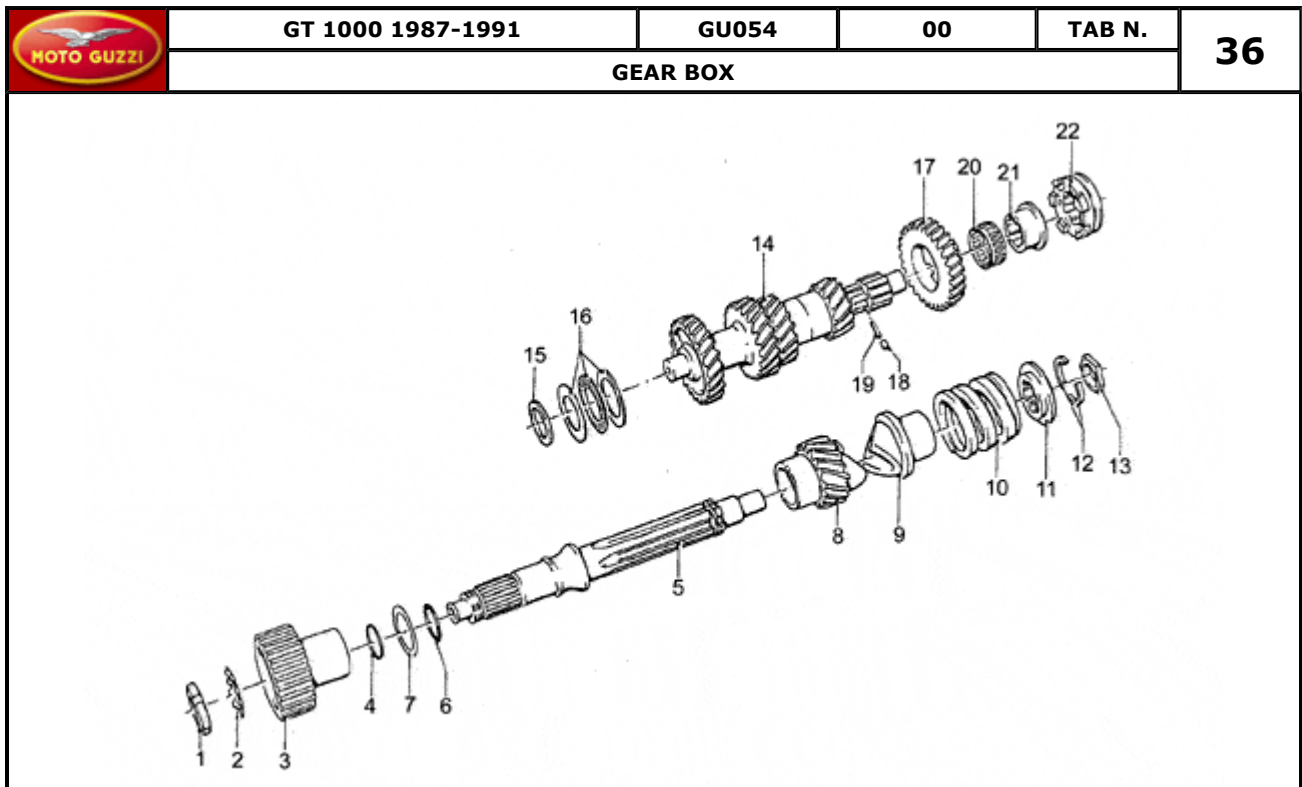

Pos.	Description	Year	I_M_	Country	Version	Code	Q.ty	P.Cod.
1	Ring nut	-	-	-	-	GU93601022	1	
2	Washer 22x20x3,9	-	-	-	-	GU95028022	1	
3	Clutch gearing	-	-	-	E-M3-O3	GU14081811	1	
	Clutch gear	-	-	-	M4	GU30081810	1	
4	O-ring 23,52x1,78	-	-	-	-	GU90706235	1	
5	Clutch shaft	-	-	-	-	GU14210702	1	
6	O-ring 20,24X2,62	-	-	-	-	GU90706203	1	
7	Oil-spreading washer 25,1x36x0,5	-	-	-	-	GU14218401	1	
8	Gear Z=17	-	-	-	-	GU14211110	1	
9	Hose	-	-	-	-	GU14211201	1	
10	Belleville spring	-	-	-	-	GU13211500	1	
11	Disc	-	-	-	-	GU14211600	1	
12	Half ring	-	-	-	-	GU12211700	2	
13	Spacer	-	-	-	-	GU14219401	1	
14	Primary gear shaft	-	-	-	-	GU14210513	1	
15	Thrust washer sp.2	-	-	-	-	GU18211050	1	
	Thrust washer sp.2,1	-	-	-	-	GU18211051	1	
	Thrust washer sp.2,2	-	-	-	-	GU18211052	1	
	Thrust washer sp.2,4	-	-	-	-	GU18211054	1	
16	Roller bearing	-	-	-	-	GU92258525	1	
17	Gear 5a Z=28	-	-	-	-	GU14212013	1	
18	Roller	-	-	-	-	GU92296750	1	
19	Spring	-	-	-	-	GU94321051	1	
20	Roller cage 30x35x13	-	-	-	-	GU92251030	1	
21	Bush 5a AP	-	-	-	-	GU14212210	1	
22	Sliding sleeve 5a	-	-	-	-	GU14231510	1