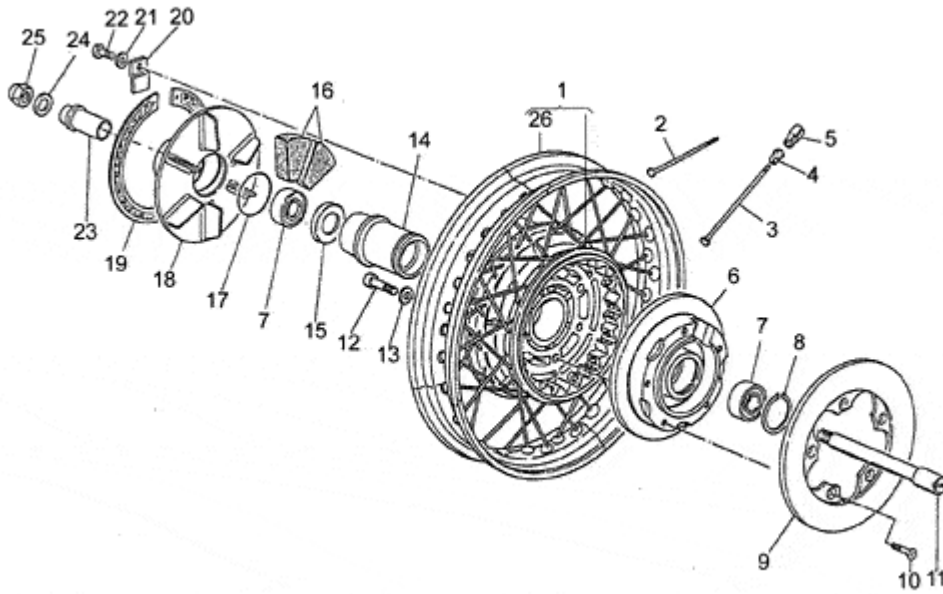

GT 1000 1987-1991	GU054	00	TAB N.	29
	REAR WH, SPOKES, 2ND SERIES				

Pos.	Description	Year	I_M_	Country	Version	Code	Q.ty	P.Cod.
1	Rear wheel(complete)	-	-	-	-	GU28630633	1	
2	Short spoke	-	-	-	-	GU28631133	20	
3	Long spoke	-	-	-	-	GU28611633	20	
4	Nipple	-	-	-	-	GU28611733	40	
5	Counterweight 15 gr.	-	-	-	-	GU12616101	1	
	Counterweight 20 gr.	-	-	-	-	GU12616102	1	
	Counterweight 30 gr.	-	-	-	-	GU12616103	1	
6	Disk holder flange	-	-	-	-	GU29632460	1	
7	Ball bearing 20X47X14	-	-	-	-	GU92204220	2	
8	Circlip 47X50,5	-	-	-	-	GU90272047	1	
9	Brake disc	-	-	-	-	GU28635734	1	
10	Screw	-	-	-	-	GU98250825	5	
11	Rear wheel spindle	-	-	-	-	GU28633300	1	
12	Screw M8X30	-	-	-	-	GU98622430	6	
13	Washer 8,4X13X0,8	-	-	-	-	GU14615901	6	
14	Spacer	-	-	-	-	GU14634051	1	
15	Cup	-	-	-	-	GU17633550	1	
16	Rubber cush drive hub	-	-	-	-	GU01336800	12	
17	O-ring	-	-	-	-	GU90706490	1	
18	Flexible coupling disc	-	-	-	-	GU14335203	1	
19	Snap ring	-	-	-	-	GU14335303	1	
20	Plate	-	-	-	-	GU17335950	1	
21	Notched washer	-	-	-	-	GU95021106	1	
22	Screw	-	-	-	-	GU98054312	1	
23	Spacer	-	-	-	-	GU17634150	1	
24	Washer	-	-	-	-	GU14634400	1	
25	Nut	-	-	-	-	GU29616450	1	
26	Rear wheel	-	-	-	-	GU28630733	1