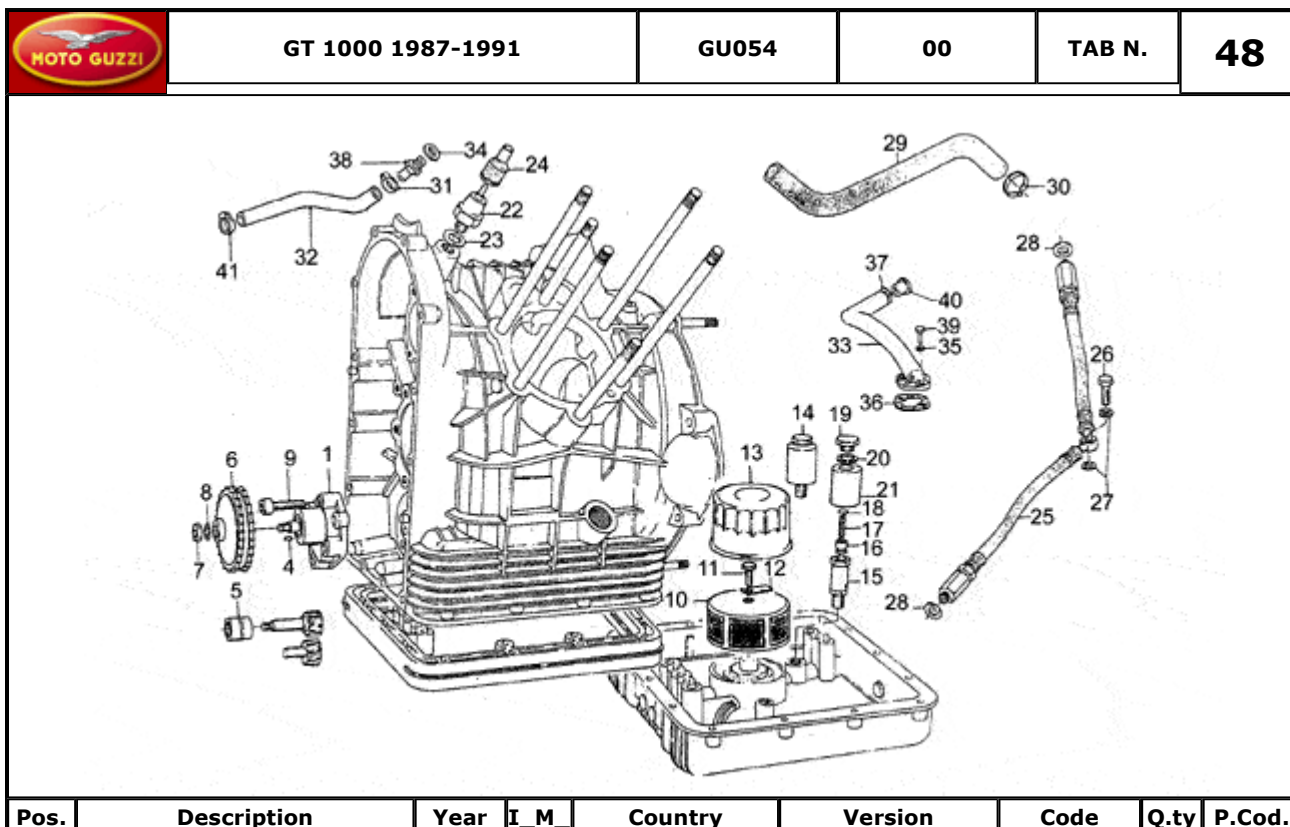

Pos.	Description	Year	I_M	Country	Version	Code	Q.ty	P.Cod.
1	Oil pump	-	-	-	-	GU30146400	1	
4	Transmission key	-	-	-	-	GU13148300	1	
5	Roller bearing 10x22x20	-	-	-	-	GU92252210	1	
6	Oil pump gear	-	-	-	-	GU30147700	1	
7	Nut	-	-	-	-	GU92602308	1	
8	Spring washer	-	-	-	-	GU95120085	1	
9	Screw M8X30	-	-	-	-	GU98622430	4	
10	Oil filter	-	-	-	-	GU14152200	1	
11	Hex screw M6X16	-	-	-	-	GU98054316	1	
12	Plate	-	-	-	-	GU95187006	1	
13	Oil filter 61 mm	-	-	-	-	GU14153000	1	
14	Oil valve cpl.	-	-	-	-	GU14158200	1	
15	Valve body	-	-	-	-	GU10158701	1	
16	Piston	-	-	-	-	GU12150900	1	
17	Valve spring	-	-	-	-	GU94321072	1	
18	Bottom	-	-	-	-	GU12150700	1	
19	Plug	-	-	-	-	GU12159000	1	
20	Washer 14,5X20X1	-	-	-	-	GU95100523	2	
21	Cup	-	-	-	-	GU14158800	1	
22	Pressure sensor	-	-	-	-	GU17768750	1	
23	Gasket 12,25	-	-	-	-	GU12006400	1	
24	Cap	-	-	-	-	GU12717600	1	
25	Pipe	-	-	-	-	GU14153660	1	
26	Screw	-	-	-	-	GU95990037	5	
27	Gasket 8,25x15x1	-	-	-	-	GU12154200	2	
28	Gasket	-	-	-	-	GU25656102	2	
29	Pipe	-	-	-	-	GU28157450	1	
30	Hose clamp	-	-	-	-	GU28157850	1	
31	Hose clamp	-	-	-	-	GU93305017	2	
32	Pipe	-	-	-	-	GU28157560	2	
33	Breather pipe	-	-	-	-	GU28007250	1	
34	Gasket	-	-	-	-	GU25656102	2	
35	Washer 6,5x11x2	-	-	-	-	GU95120065	2