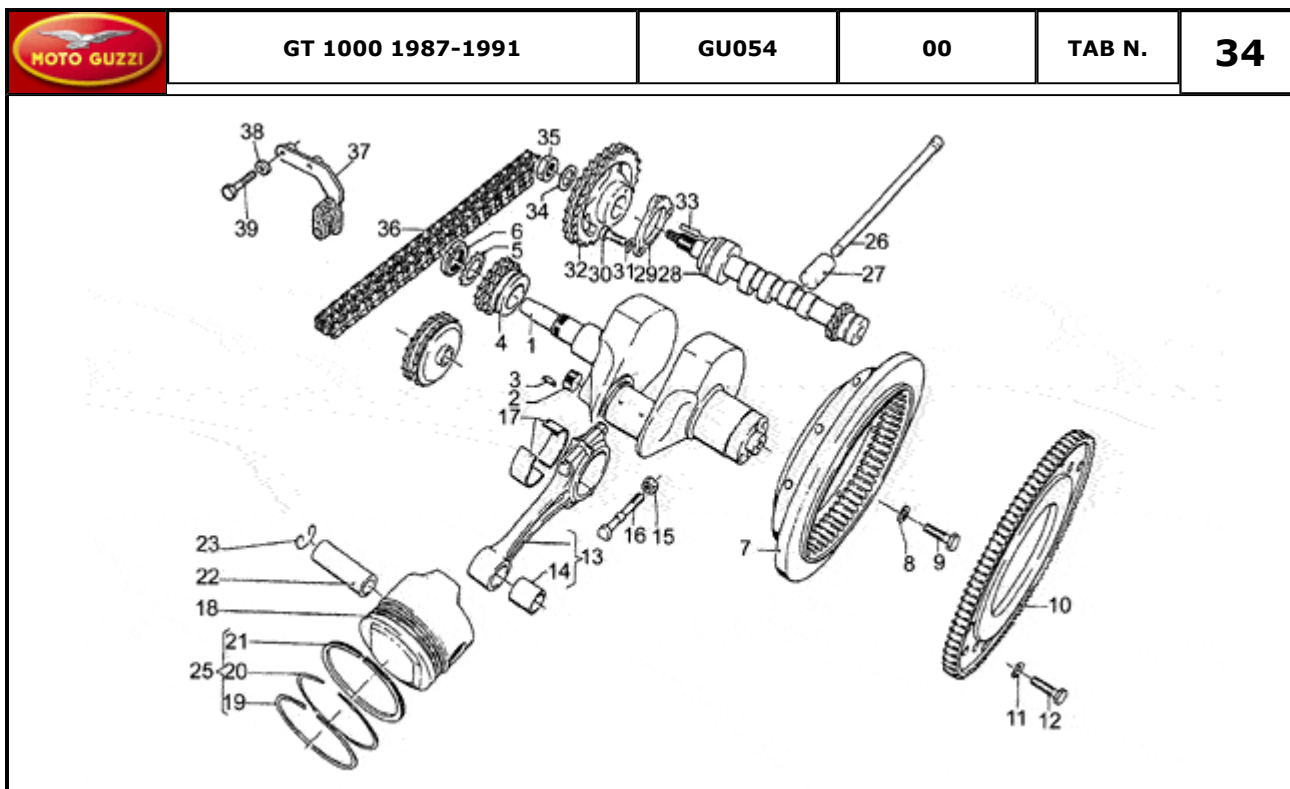

Pos.	Description	Year	I_M_	Country	Version	Code	Q.ty	P.Cod.
1	Drive shaft	-	-	-	-	GU18064204	1	
2	Plug	-	-	-	-	GU12065400	1	
3	Transmission key	-	-	-	-	GU91702355	1	
4	Pinion	-	-	-	-	GU14072001	1	
5	Safety washer	-	-	-	-	GU95028025	1	
6	Ring nut	-	-	-	-	GU93601026	1	
7	Flywheel	-	-	-	-	GU17067050	1	
8	Washer 8,4X13X0,8	-	-	-	-	GU14615901	6	
9	Screw M8X25	-	-	-	-	GU12067701	6	
10	Chain ring	-	-	-	-	GU17067900	1	
11	Washer 8,4X13X0,8	-	-	-	-	GU14615901	8	
12	Hex screw M8X20	-	-	-	-	GU98054420	8	
13	Connecting rod	-	-	-	-	GU30061500	2	
14	Bush	-	-	-	-	GU91112128	2	
15	Self-locking nut	-	-	-	-	GU92731090	4	
16	Screw	-	-	-	-	GU14062201	4	
17	Bearing half-shell 0,762 mm	-	-	-	MN	GU30062003	4	
	Big end bushing	-	-	-	std	GU28062050	4	
	Big end bushing 0,254 mm	-	-	-	MN	GU28062051	4	
	Big end bushing 0,254 mm	-	-	-	MN	GU28062052	4	
18	Piston	-	-	-	-	GU30060410	2	
19	Piston ring	-	-	-	-	GU14060760	2	
20	Piston ring	-	-	-	-	GU18060950	2	
21	Oil scraper ring	-	-	-	-	GU14061060	2	
22	Piston pin	-	-	-	-	GU28061260	2	
23	Stop ring	-	-	-	-	GU27061385	4	
25	Piston rings set	-	-	-	-	GU18060601	2	
26	Rocker arm rod	-	-	-	-	GU17045050	4	
27	Tappet	-	-	-	std	GU17045860	4	
28	Camshaft	-	-	-	-	GU14053301	1	
29	Flange	-	-	-	-	GU12054000	1	
30	Hex screw M6X20	-	-	-	-	GU98054320	3	
31	Washer 6,5x11x2	-	-	-	-	GU95120065	3