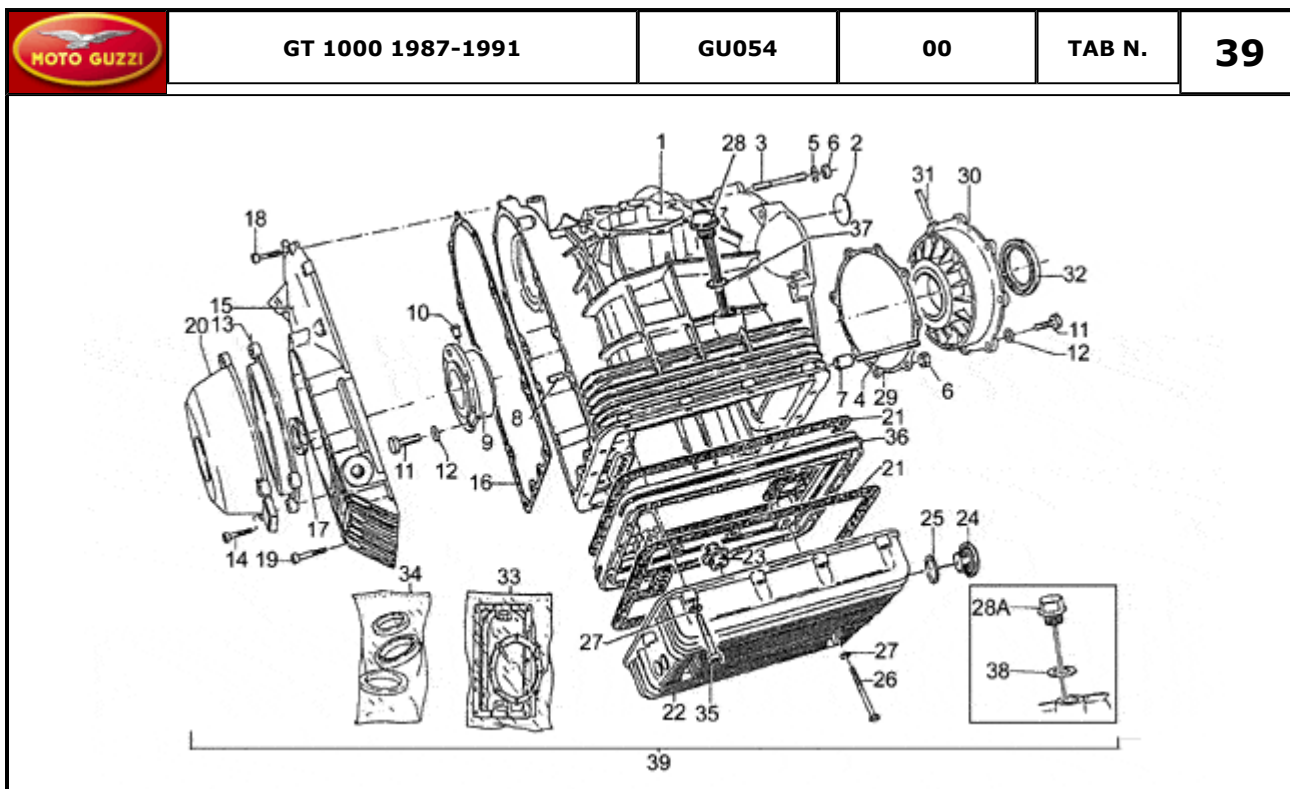

Pos.	Description	Year	I_M	Country	Version	Code	Q.ty	P.Cod.
1	Crankcase	-	-	-	-	GU14000765	1	
2	Disc	-	-	-	-	GU12003900	1	
3	Stud bolt M8X66	-	-	-	-	GU96508066	4	
4	Stud bolt M8x75	-	-	-	-	GU96508075	2	
5	Washer	-	-	-	-	GU95004208	5	
6	Nut M8X1,25	-	-	-	-	GU92602208	6	
7	Coupling bush	-	-	-	-	GU12018900	2	
8	Pin	-	-	-	-	GU95512081	2	
9	Complete flange	-	-	-	std	GU14011900	1	
	Flange min.0,2 mm	-	-	-	MN	GU14011901	1	
10	Pin	-	-	-	-	GU12012200	1	
11	Screw M8X25	-	-	-	-	GU98054425	14	
12	Spring washer 8x15x0,3	-	-	-	-	GU61270300	14	
13	Flange	-	-	-	-	GU18001150	1	
14	Screw	-	-	-	-	GU98310630	4	
15	Timing system cover	-	-	-	-	GU14001400	1	
16	Cover gasket	-	-	-	-	GU12001200	1	
17	Gasket ring	-	-	-	S	GU90402038	1	
	Gasket ring 28x38x7	-	-	-	B	GU90402840	1	
18	Hex socket screw M6X25	-	-	-	-	GU98622325	8	
19	Screw M6X35	-	-	-	-	GU98620335	6	
20	Cover	-	-	-	-	GU18001650	1	
21	Sump gasket	-	-	-	-	GU14003600	2	
22	Engine oil sump, blank	-	-	-	-	GU14003501	1	
23	Oil filter union 61 mm	-	-	-	-	GU14003800	1	
24	Oil plug	-	-	-	-	GU19351200	1	
25	O-ring 20,24X2,62	-	-	-	-	GU90706203	1	
26	Screw	-	-	-	-	GU98052390	4	
27	Washer 6,15x11x0,8	-	-	-	-	GU95004206	18	
28	Oil filler plug	-	-	-	M6	GU29004950	1	
	Oil plug	-	-	-	M5	GU30004910	1	
29	Gasket	-	-	-	-	GU12011800	1	
30	Complete flange	-	-	-	std	GU12011400	1