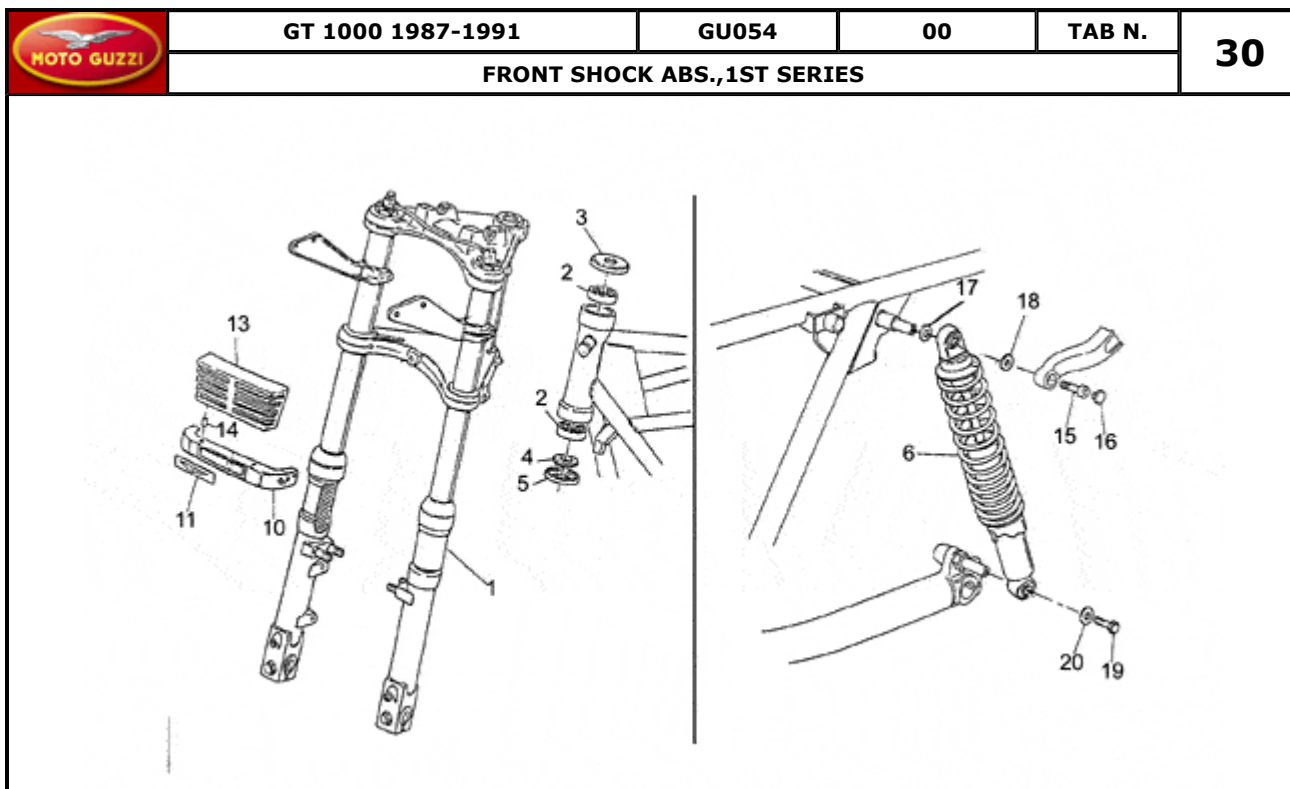

Pos.	Description	Year	I_M_	Country	Version	Code	Q.ty	P.Cod.
1	Front fork	-	-	-	-	GU28490233	1	
2	Tap.roller bearing	-	-	-	-	GU92249225	2	
3	Cup	-	-	-	-	GU14494600	1	
4	Clearance washer	-	-	-	-	GU14516700	1	
5	Dust cover	-	-	-	-	GU14517000	1	
6	Rear shock absorber	-	-	-	-	GU28550240	2	
10	Guard	-	-	-	-	GU29751350	1	
11	Trademark sticker	-	-	-	-	GU28769533	1	
13	Turn indicator support grill	-	-	-	-	GU23505810	1	
14	Pin	-	-	-	-	GU23922210	2	
15	Screw	-	-	-	-	GU98822425	2	
16	Rubber spacer	-	-	-	-	GU93180206	2	
17	Washer	-	-	-	-	GU95100535	4	
18	Washer	-	-	-	-	GU95000208	2	
19	Screw	-	-	-	-	GU98074416	2	
20	Washer	-	-	-	-	GU95100239	2