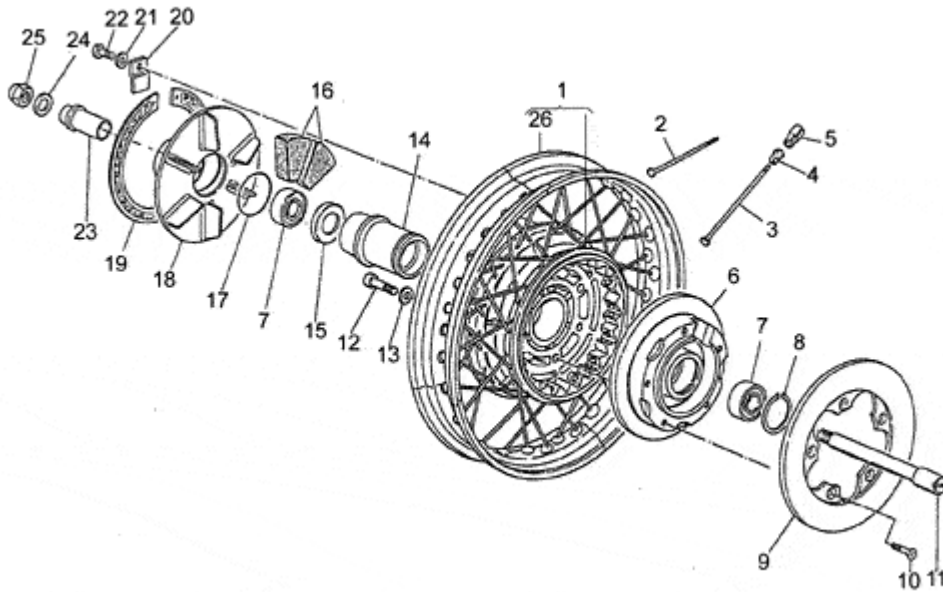

GT 1000 1987-1991	GU054	00	TAB N.	29
	REAR WH, SPOKES, 2ND SERIES				

Pos.	Description	Year	I_M_	Country	Version	Code	Q.ty	P.Cod.
1	Rear wheel(complete)	-	-	-	-	GU28630633	1	
2	Short spoke	-	-	-	-	GU28631133	20	
3	Long spoke	-	-	-	-	GU28611633	20	
4	Nipple	-	-	-	-	GU28611733	40	
5	Counterweight 15 gr.	-	-	-	-	GU12616101	1	
	Counterweight 20 gr.	-	-	-	-	GU12616102	1	
	Counterweight 30 gr.	-	-	-	-	GU12616103	1	
6	Disk holder flange	-	-	-	-	GU29632460	1	
7	Ball bearing 20X47X14	-	-	-	-	GU92204220	2	
8	Circlip 47X50,5	-	-	-	-	GU90272047	1	
9	Brake disc	-	-	-	-	GU28635734	1	
10	Screw	-	-	-	-	GU98250825	5	
11	Rear wheel spindle	-	-	-	-	GU28633300	1	
12	Screw M8X30	-	-	-	-	GU98622430	6	
13	Washer 8,4X13X0,8	-	-	-	-	GU14615901	6	
14	Spacer	-	-	-	-	GU14634051	1	
15	Cup	-	-	-	-	GU17633550	1	
16	Rubber cush drive hub	-	-	-	-	GU01336800	12	
17	O-ring	-	-	-	-	GU90706490	1	
18	Flexible coupling disc	-	-	-	-	GU14335203	1	
19	Snap ring	-	-	-	-	GU14335303	1	
20	Plate	-	-	-	-	GU17335950	1	
21	Notched washer	-	-	-	-	GU95021106	1	
22	Screw	-	-	-	-	GU98054312	1	
23	Spacer	-	-	-	-	GU17634150	1	
24	Washer	-	-	-	-	GU14634400	1	
25	Nut	-	-	-	-	GU29616450	1	
26	Rear wheel	-	-	-	-	GU28630733	1