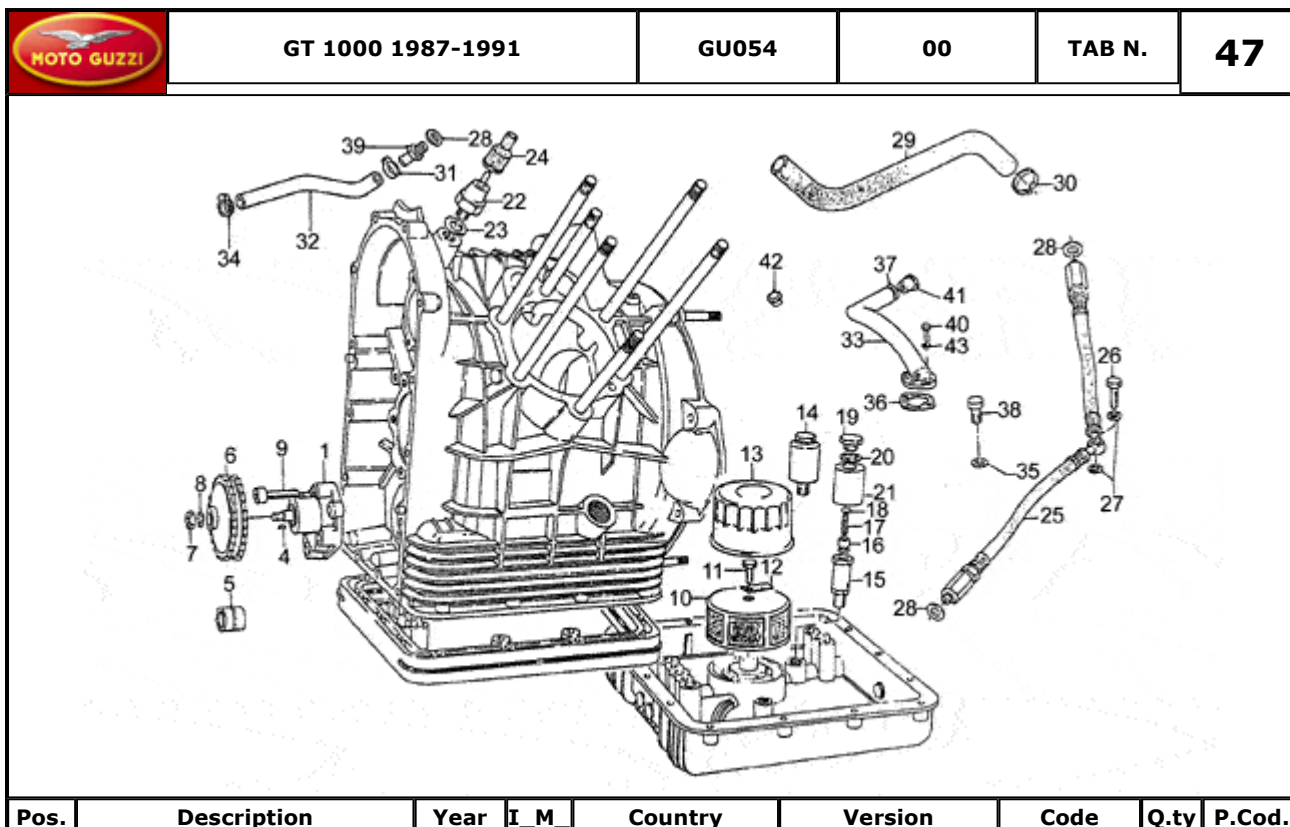

Pos.	Description	Year	I_M	Country	Version	Code	Q.ty	P.Cod.
1	Oil pump	-	-	-	M10	-	GU30146400	1
	Oil pump assy.	-	-	-	M9	-	GU13146402	1
4	Transmission key	-	-	-	-	-	GU13148300	1
5	Roller bearing 10x22x20	-	-	-	-	-	GU92252210	1
6	Oil pump gear	-	-	-	M9	-	GU13147701	1
	Oil pump gear	-	-	-	M10	-	GU30147700	1
7	Nut	-	-	-	-	-	GU92602308	1
8	Spring washer	-	-	-	-	-	GU95120085	1
9	Screw M8X30	-	-	-	-	-	GU98622430	4
10	Oil filter	-	-	-	-	-	GU14152200	1
11	Hex screw M6X16	-	-	-	-	-	GU98054316	1
12	Plate	-	-	-	-	-	GU95187006	1
13	Oil filter 61 mm	-	-	-	-	-	GU14153000	1
14	Oil valve cpl.	-	-	-	-	-	GU14158200	1
15	Valve body	-	-	-	-	-	GU10158701	1
16	Piston	-	-	-	-	-	GU12150900	1
17	Valve spring	-	-	-	-	-	GU94321072	1
18	Bottom	-	-	-	-	-	GU12150700	1
19	Plug	-	-	-	-	-	GU12159000	1
20	Washer 14,5X20X1	-	-	-	-	-	GU95100523	2
21	Cup	-	-	-	-	-	GU14158800	1
22	Pressure sensor	-	-	-	-	-	GU17768750	1
23	Gasket 12,25	-	-	-	-	-	GU12006400	1
24	Cap	-	-	-	-	-	GU12717600	1
25	Pipe	-	-	-	-	-	GU01153600	1
26	Screw	-	-	-	-	-	GU95990037	5
27	Gasket 8,25x15x1	-	-	-	-	-	GU12154200	2
28	Gasket	-	-	-	-	-	GU25656102	4
29	Pipe	-	-	-	-	-	GU28157450	1
30	Hose clamp	-	-	-	-	-	GU12157800	2
31	Hose clamp	-	-	-	-	-	GU93305017	2
32	Pipe	-	-	-	-	-	GU28157560	2
33	Breather pipe	-	-	-	-	-	GU28007250	1