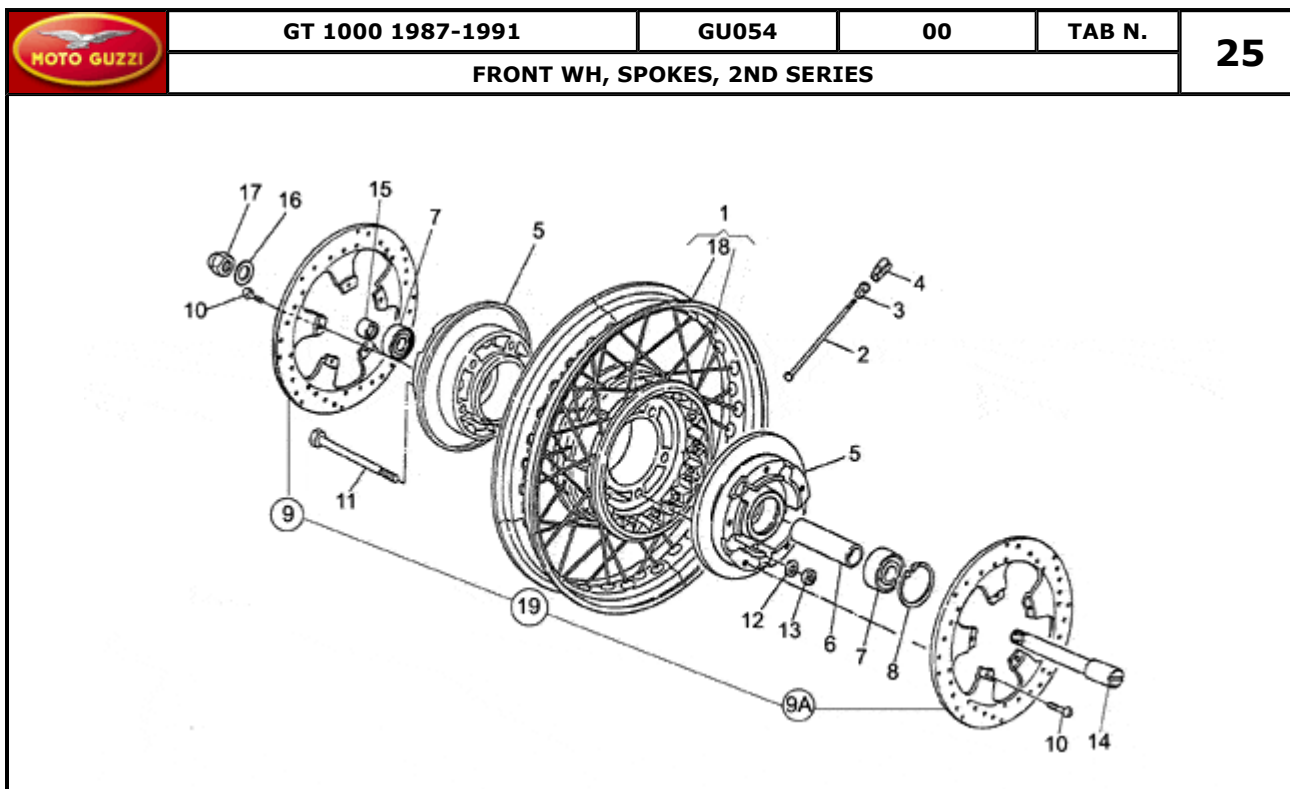

Pos.	Description	Year	I_M	Country	Version	Code	Q.ty	P.Cod.
1	Front wheel	-	-	-	-	GU14610371	1	
2	Long spoke	-	-	-	-	GU28611633	40	
3	Nipple	-	-	-	-	GU28611733	40	
4	Counterweight 15 gr.	-	-	-	-	GU12616101	1	
	Counterweight 20 gr.	-	-	-	-	GU12616102	1	
	Counterweight 30 gr.	-	-	-	-	GU12616103	1	
5	Flange	-	-	-	-	GU29620360	2	
6	Spacer	-	-	-	-	GU29615260	1	
7	Ball bearing 20X47X14	-	-	-	-	GU92204220	2	
8	Circlip 47X50,5	-	-	-	-	GU90272047	1	
9	RH front brake disc	-	-	-	-	GU28613348	2	
	LH front brake disc	-	-	-	-	GU28613347	2	
10	Screw	-	-	-	-	GU98230825	10	
11	Screw	-	-	-	-	GU98052480	5	
12	Washer 8,4X13X0,8	-	-	-	-	GU14615901	5	
13	Nut	-	-	-	-	GU92630508	5	
14	Front wheel spindle	-	-	-	-	GU29614160	1	
15	Spacer	-	-	-	-	GU29615660	1	
16	Washer 17X27X2	-	-	-	-	GU95004217	1	
17	Nut	-	-	-	-	GU29616450	1	
18	Front wheel	-	-	-	-	GU28610833	1	
19	Front brake disks-pair	-	-	-	-	GU28999248	1