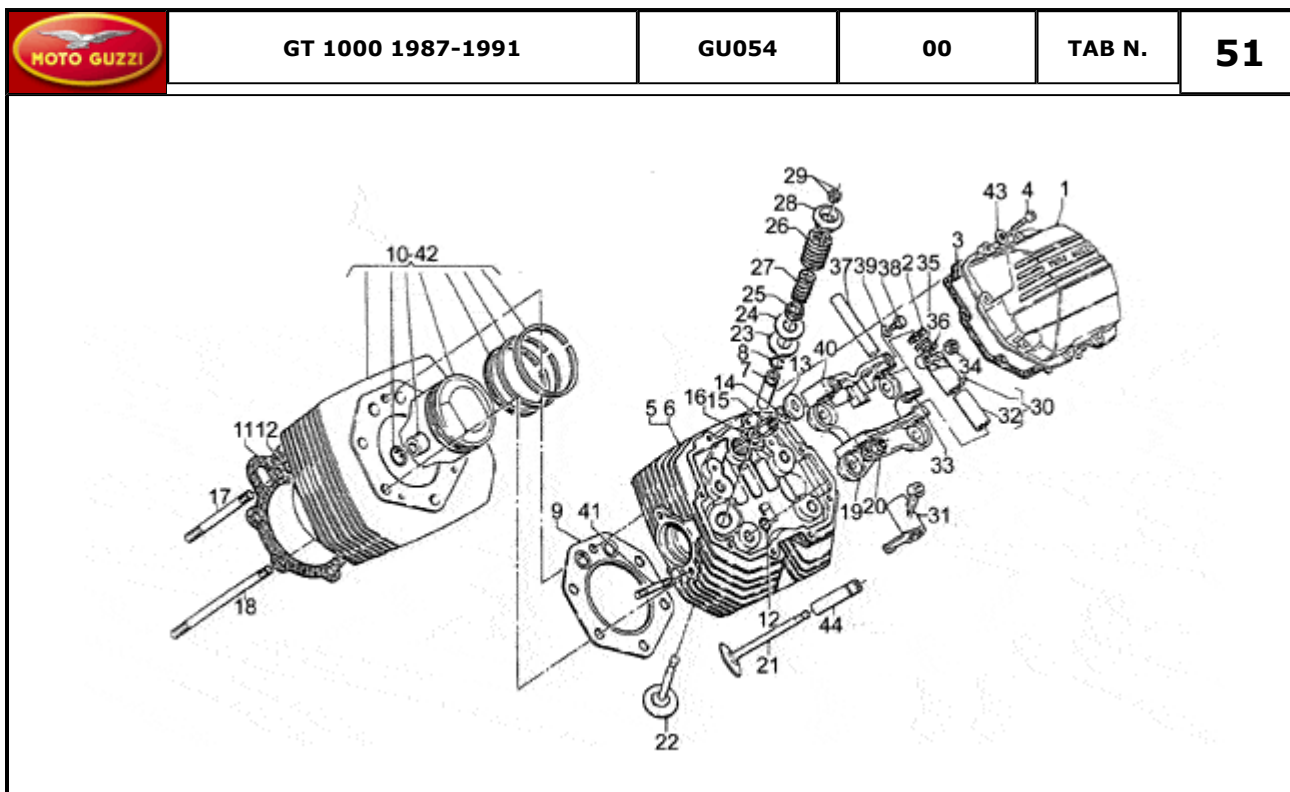

Pos.	Description	Year	I_M	Country	Version	Code	Q.ty	P.Cod.
1	Valve cover, blank	-	-	-	-	GU14023560	2	
2	Washer 15,2x26x0,5	-	-	-	-	GU10032700	4	
3	Cover gasket	-	-	-	-	GU14023760	2	
4	Hex socket screw M6X25	-	-	-	-	GU98622325	16	
5	RH head	-	-	-	-	GU30022110	1	
6	LH head	-	-	-	-	GU30022210	1	
7	Exhaust valve guide	-	-	-	-	GU13036801	2	
8	Snap ring	-	-	-	-	GU90353016	4	
9	Gasket	-	-	-	-	GU14022065	2	
10	Cylinder with piston assy., RH	-	-	-	-	GU30060110	1	
11	Gasket	-	-	-	-	GU14020865	2	
12	Ring	-	-	-	-	GU90706090	12	
13	Oil plug	-	-	-	-	GU12022600	2	
14	O-ring 20,24X2,62	-	-	-	-	GU90706203	2	
15	Column nut	-	-	-	-	GU13021900	2	
16	Washer 10,5X18X0,8	-	-	-	-	GU95129180	2	
17	Stud bolt	-	-	-	-	GU12021800	4	
18	Stud bolt	-	-	-	-	GU12021700	8	
19	Washer 10,5X21X1	-	-	-	-	GU14018400	10	
20	Nut M10X1,5	-	-	-	-	GU92603010	10	
21	Intake valve	-	-	-	-	GU14036050	2	
22	Exhaust valve	-	-	-	-	GU14036150	2	
23	Washer 14,2x31x1	-	-	-	-	GU13037200	4	
24	Washer 14,2x31x0,3	-	-	-	-	GU14037300	10	
25	Lower cup	-	-	-	-	GU13037000	4	
26	Outer spring	-	-	-	-	GU13037400	4	
27	Inner spring	-	-	-	-	GU13037600	4	
28	Upper cup	-	-	-	-	GU14038000	4	
29	Valve half-cone	-	-	-	-	GU12038100	8	
30	RH rocker arm assy	-	-	-	-	GU14030200	2	
31	LH rocker arm assy	-	-	-	-	GU14030400	2	
32	Bush 15x18x43	-	-	-	-	GU91111511	4	
33	Adjuster screw	-	-	-	-	GU17034050	4