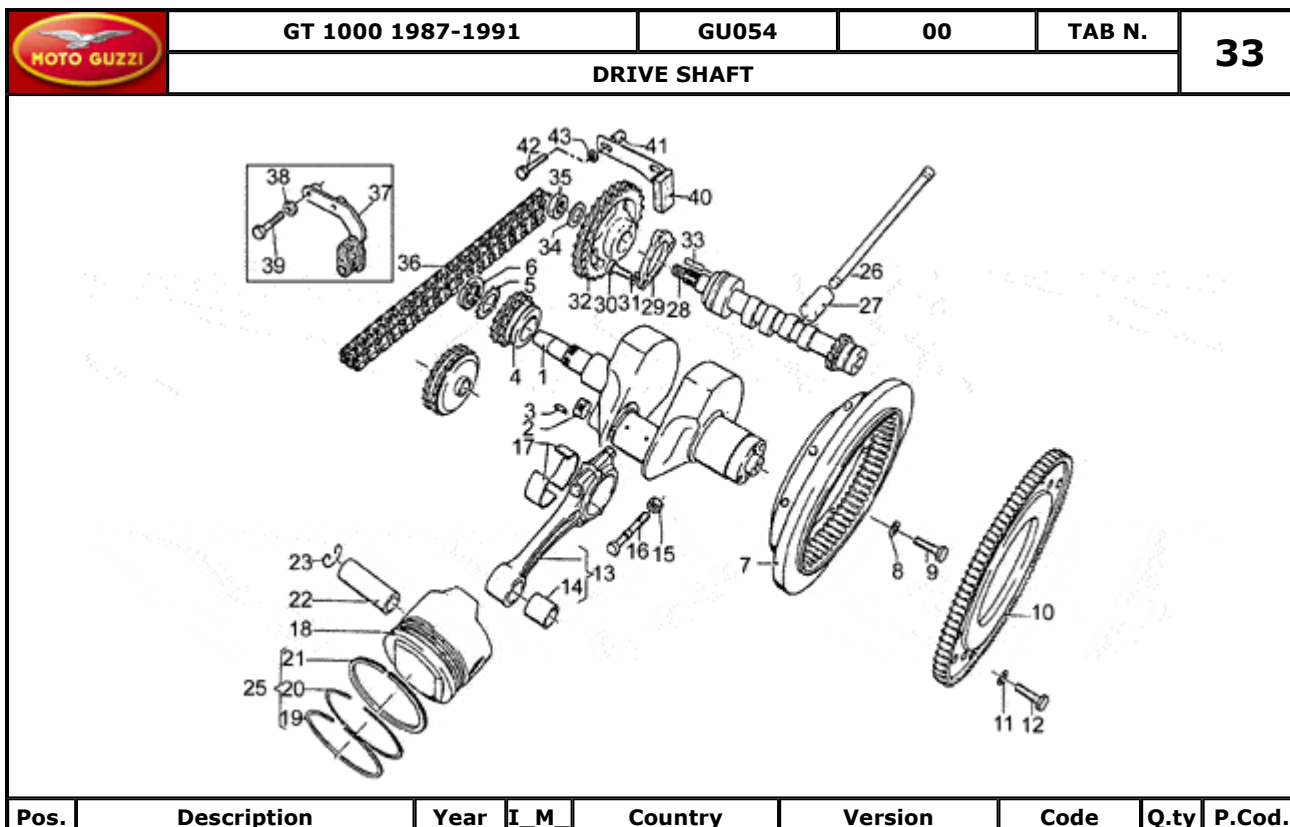

Pos.	Description	Year	I_M	Country	Version	Code	Q.ty	P.Cod.
1	Drive shaft	-	-	-	-	GU18064204	1	
2	Plug	-	-	-	-	GU12065400	1	
3	Transmission key	-	-	-	-	GU91702355	1	
4	Pinion	-	-	-	-	GU14072001	1	
5	Safety washer	-	-	-	-	GU95028025	1	
6	Ring nut	-	-	-	-	GU93601026	1	
7	Flywheel	-	-	-	-	GU17067050	1	
8	Washer 8,4X13X0,8	-	-	-	-	GU14615901	6	
9	Screw M8X25	-	-	-	-	GU12067701	6	
10	Chain ring	-	-	-	-	GU17067900	1	
11	Washer 8,4X13X0,8	-	-	-	-	GU14615901	8	
12	Hex screw M8X20	-	-	-	-	GU98054420	8	
13	Connecting rod	-	-	-	-	GU30061500	2	
14	Bush	-	-	-	-	GU91112128	2	
15	Self-locking nut	-	-	-	-	GU92731090	4	
16	Screw	-	-	-	-	GU14062201	4	
17	Big end bushing	-	-	-	std	GU28062050	4	
	Big end bushing 0,254 mm	-	-	-	MN	GU28062051	4	
	Big end bushing 0,254 mm	-	-	-	MN	GU28062052	4	
	Bearing half-shell 0,762 mm	-	-	-	MN	GU30062003	4	
18	Piston	-	-	-	-	GU29060400	2	
19	Piston ring	-	-	-	-	GU14060760	2	
20	Piston ring	-	-	-	-	GU18060950	2	
21	Oil scraper ring	-	-	-	-	GU14061060	2	
22	Piston pin	-	-	-	-	GU28061260	2	
23	Stop ring	-	-	-	-	GU27061385	4	
25	Piston rings set	-	-	-	-	GU18060601	2	
26	Rocker arm rod	-	-	-	-	GU17045050	4	
27	Tappet	-	-	-	std	GU17045860	4	
28	Camshaft	-	-	-	-	GU14053301	1	
29	Flange	-	-	-	-	GU12054000	1	
30	Hex screw M6X20	-	-	-	-	GU98054320	3	
31	Washer 6,5x11x2	-	-	-	-	GU95120065	3