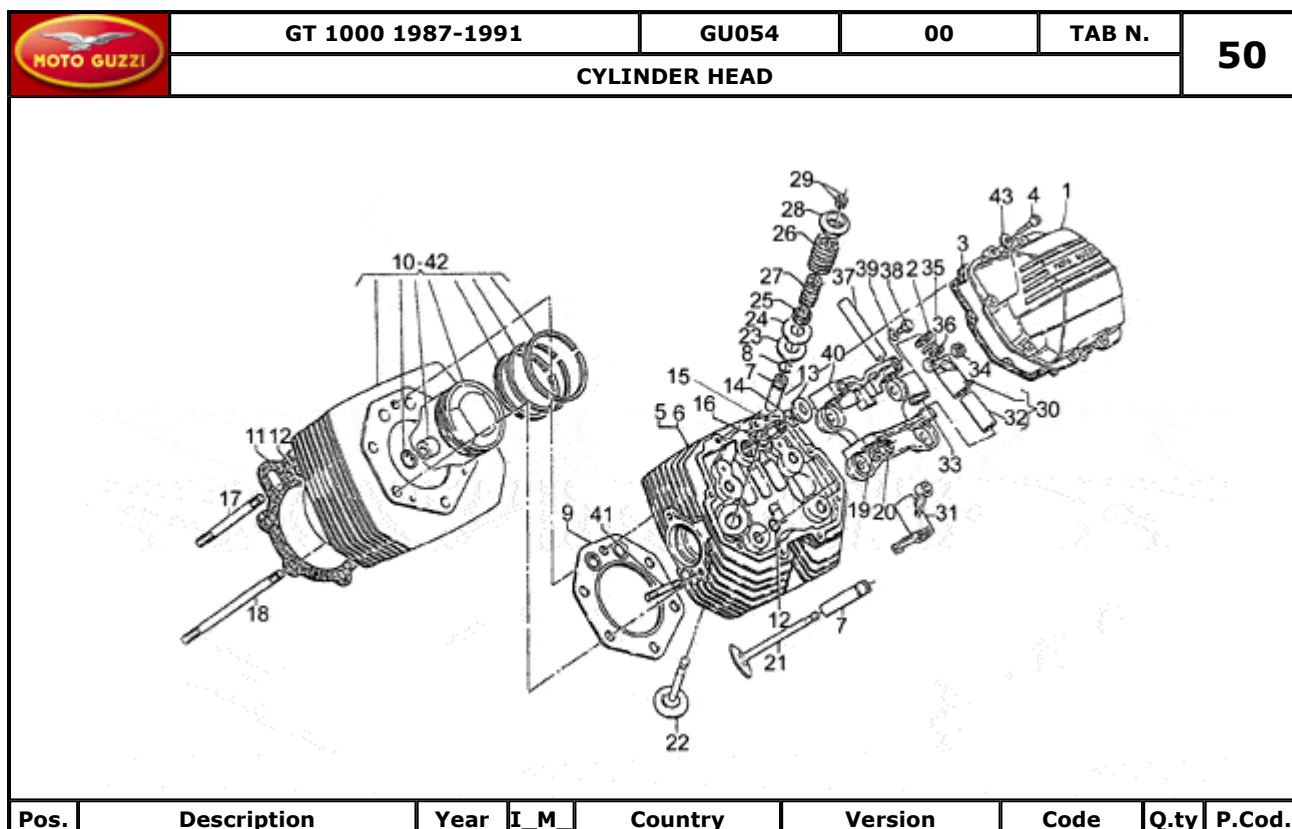

Pos.	Description	Year	I_M	Country	Version	Code	Q.ty	P.Cod.
1	Valves cover, stain.	-	-	-	-	GU29023550	2	
2	Washer 15,2x26x0,5	-	-	-	-	GU10032700	4	
3	Cover gasket	-	-	-	-	GU14023760	2	
4	Hex socket screw M6X25	-	-	-	-	GU98622325	16	
5	RH cylinder head, blank	-	-	-	-	GU28022145	1	
6	LH cylinder head, blank	-	-	-	-	GU28022245	1	
7	Exhaust valve guide	-	-	-	-	GU13036801	2	
8	Snap ring	-	-	-	-	GU90353016	4	
9	Gasket	-	-	-	-	GU14022065	2	
10	RH cylinder assy	-	-	-	-	GU29060201	1	
11	Gasket	-	-	-	-	GU14020865	2	
12	O-ring 9x2	-	-	-	-	GU90706094	12	
13	Oil plug	-	-	-	-	GU12022600	2	
14	O-ring 20,24X2,62	-	-	-	-	GU90706203	2	
15	Column nut	-	-	-	-	GU13021900	2	
16	Washer 10,5X18X0,8	-	-	-	-	GU95129180	2	
17	Stud bolt	-	-	-	-	GU12021800	4	
18	Stud bolt	-	-	-	-	GU12021700	8	
19	Washer 10,5X21X1	-	-	-	-	GU14018400	10	
20	Nut M10X1,5	-	-	-	-	GU92603010	10	
21	Intake valve	-	-	-	-	GU29036050	2	
22	Exhaust valve	-	-	-	-	GU13036100	2	
23	Washer 14,2x31x1	-	-	-	-	GU13037200	4	
24	Washer 14,2x31x0,3	-	-	-	-	GU14037300	10	
25	Lower cup	-	-	-	-	GU13037000	4	
26	Outer spring	-	-	-	-	GU13037400	4	
27	Inner spring	-	-	-	-	GU13037600	4	
28	Upper cup	-	-	-	-	GU14038000	4	
29	Valve half-cone	-	-	-	-	GU12038100	8	
30	RH rocker arm assy	-	-	-	-	GU14030200	2	
31	LH rocker arm assy	-	-	-	-	GU14030400	2	
32	Bush 15x18x43	-	-	-	-	GU91111511	4	
33	Adjuster screw	-	-	-	-	GU17034050	4