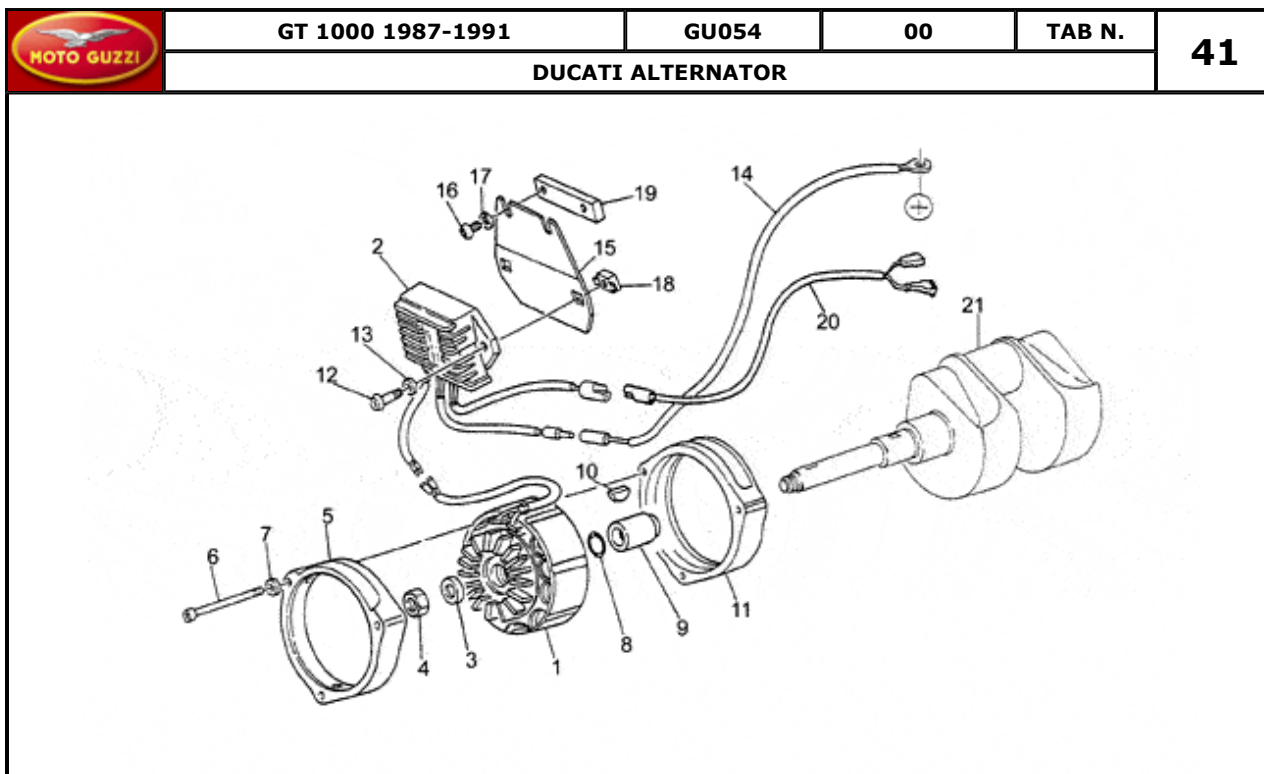

Pos.	Description	Year	I_M_	Country	Version	Code	Q.ty	P.Cod.
1	Generator - Regulator	-	-	-	-	GU37712405001	1	
2	Voltage regulator	-	-	-	-	GU37703805	1	
3	Washer	-	-	-	M7	GU30714200	1	
	Washer 16,25x24,5x5	-	-	-	M8	GU30714201	1	
4	Low nut M12x1,25	-	-	-	M7	GU92602512	1	
	Nut M16X1,5	-	-	-	M8	GU92603516	1	
5	Front calotte	-	-	-	-	GU29711460	1	
6	Screw	-	-	-	-	GU98620265	3	
7	Washer 5,9X3X0,8	-	-	-	-	GU29217960	3	
8	O-ring 17,86X2,62	-	-	-	-	GU90706178	1	
9	Spacer	-	-	-	-	GU37712306	1	
10	Transmission key	-	-	-	-	GU91600450	1	
11	Rear cap	-	-	-	-	GU29711960	1	
12	Screw	-	-	-	-	GU98230620	2	
13	Special washer	-	-	-	-	GU61013800	2	
14	Battery leads	-	-	-	-	GU29726461	1	
15	Support plate	-	-	-	-	GU29704060	1	
16	Top screw	-	-	-	-	GU98230822	2	
17	Spring washer 8x15x0,3	-	-	-	-	GU61270300	2	
18	Captive nut	-	-	-	-	GU92660601	2	
19	Plate	-	-	-	-	GU17451750	1	
20	Main wiring harness	-	-	-	-	GU29727551	1	
21	Drive shaft	-	-	-	-	GU29064161	1